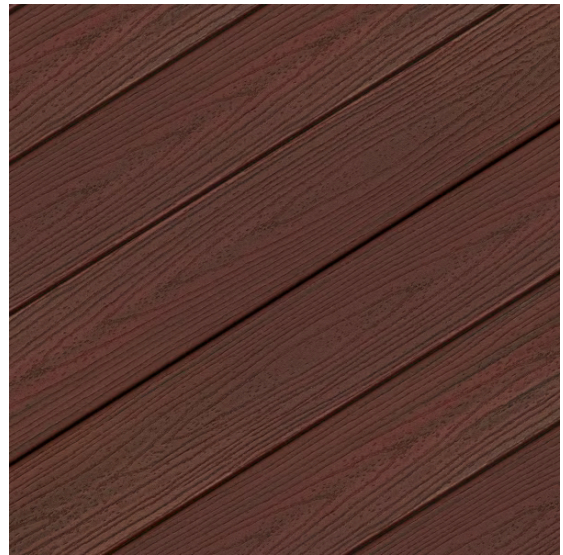

Spiced Rum

ICON offers two composite decking colors. Perfect for our Trail Series Shelters and Bridges.

*actual colors may vary from physical samples

*physical samples are available upon request

1455 Lincoln Ave | Holland, Michigan 49423

(800) 748-0985 | (616)-369-0919 | FAX (616) 748-0995 www.iconshelters.com | info@iconshelters.com