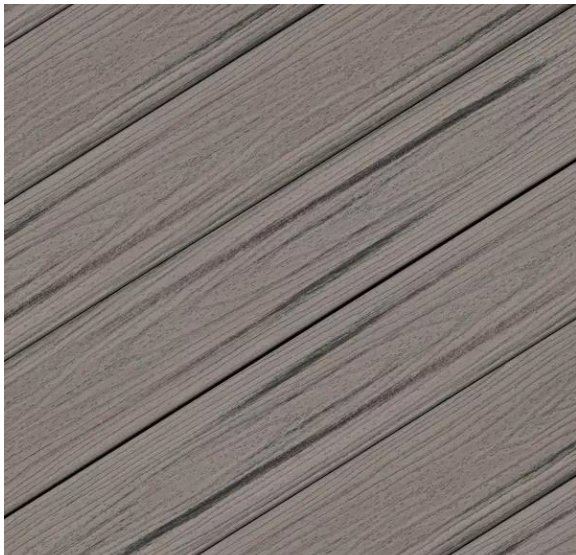

Mansard
Brown

Buckskin

*Available in 24ga roofing only

Upgrade to Architectural Downspouts for Limitless Color Opportunities *charges apply*

Shelter Systems Inc

Distinctive Steel Shelters

Standard Recycled Plastic Lumber Colors